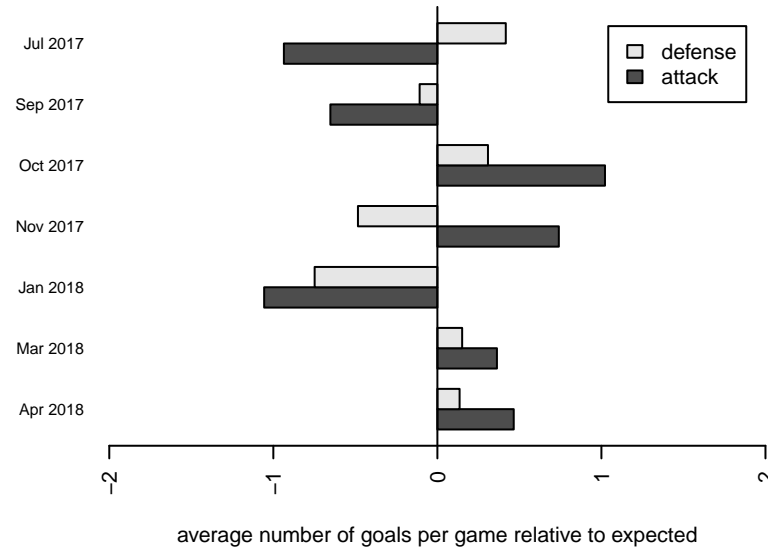

Performance relative to 13 month average