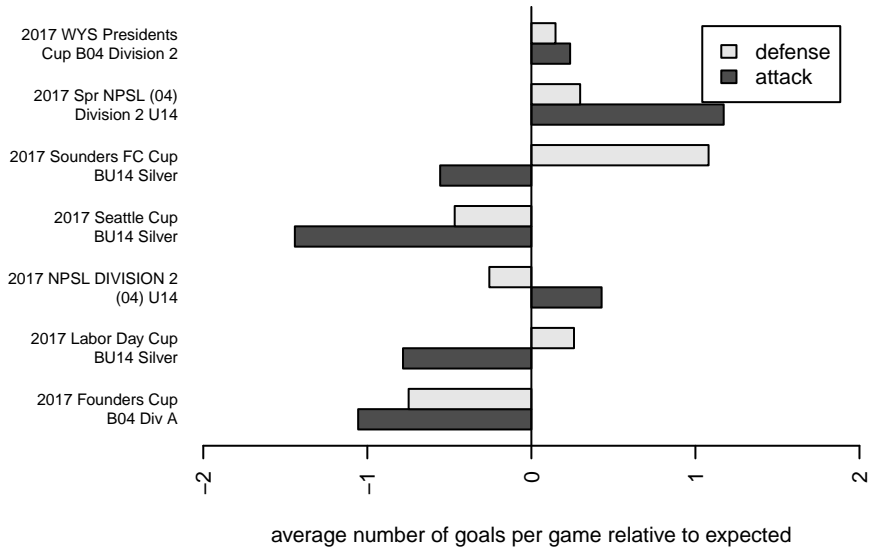

Kent United Green B04

Kent United
 Kent, WA
 B04 total strength=1108
 attack=3.91 defense=2.17
 fall league = NPSL DIVISION 2 (04) U14
 spr league = Spr NPSL (04) Div 2 U14
 notes= Gomez 2015

alt names used:
 Kent United B04 Green
 Kent United B04 Green
 Kent United B04 Green
 Kent United KU B04 Green
 Kent United S – B04 Green
 Kent United B04 Green
 Kent United S – B04 Green

Venues played:
 2017 Seattle Cup BU14 Silver
 2017 Sounders FC Cup BU14 Silver
 2017 Labor Day Cup BU14 Silver
 2017 NPSL DIVISION 2 (04) U14
 2017 Founders Cup B04 Div A
 2017 Spr NPSL (04) Division 2 U14
 2017 WYS Presidents Cup B04 Division 2

**attack and defense variance (black dot)
relative to other teams
and top 10 in region**

**attack and defense rating
relative to others at age
and all opponents in last 13 months**

Performance relative to 13 month average