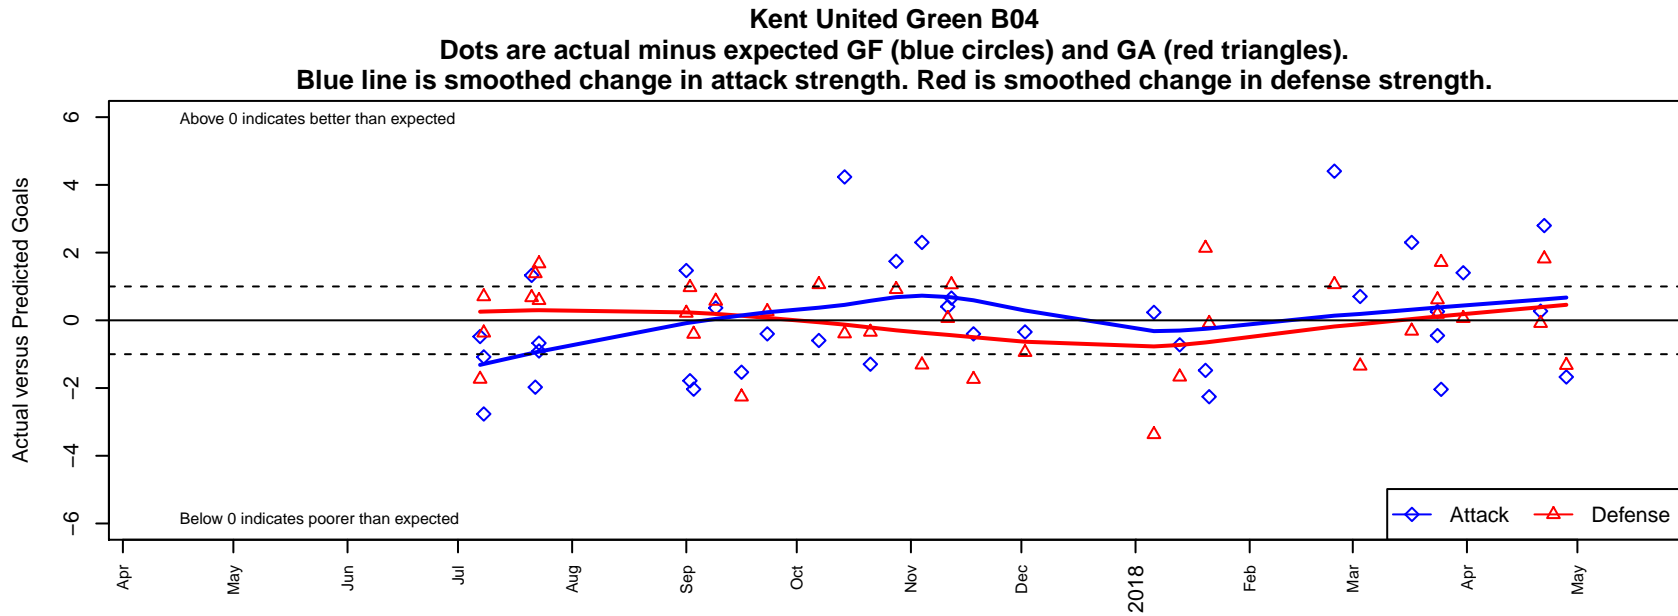

Kent United Green B04

Kent United
 Kent, WA
 B04 total strength=1108
 attack=3.91 defense=2.17
 fall league = NPSL DIVISION 2 (04) U14
 spr league = Spr NPSL (04) Div 2 U14
 notes= Gomez 2015

alt names used:
 Kent United B04 Green
 Kent United B04 Green
 Kent United B04 Green
 Kent United KU B04 Green
 Kent United S – B04 Green
 Kent United B04 Green
 Kent United S – B04 Green

**attack and defense variance (black dot)
relative to other teams
and top 10 in region**

**attack and defense rating
relative to others at age
and all opponents in last 13 months**

Performance relative to 13 month average