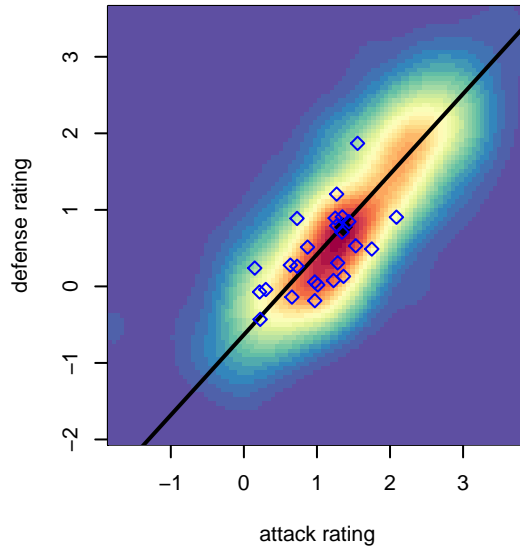

Kent United Green B04

Kent United
 Kent, WA
 B04 total strength=1108
 attack=3.91 defense=2.17
 fall league = NPSL DIVISION 2 (04) U14
 spr league = Spr NPSL (04) Div 2 U14
 notes= Gomez 2015

alt names used:
 Kent United B04 Green
 Kent United B04 Green
 Kent United B04 Green
 Kent United KU B04 Green
 Kent United S – B04 Green
 Kent United B04 Green
 Kent United S – B04 Green

**attack and defense variance (black dot)
relative to other teams
and top 10 in region**

**attack and defense rating
relative to others at age
and all opponents in last 13 months**

Performance relative to 13 month average