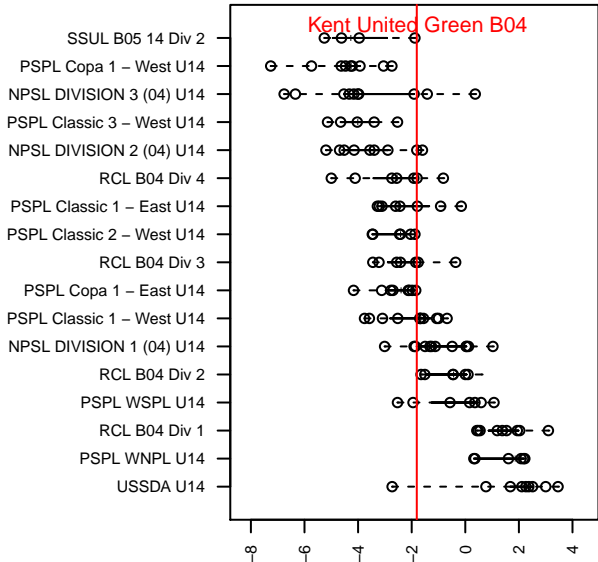

Kent United Green B04

Kent United
 Kent, WA
 B04 total strength=1108
 attack=3.91 defense=2.17
 fall league = NPSL DIVISION 2 (04) U14
 spr league = Spr NPSL (04) Div 2 U14
 notes= Gomez 2015

alt names used:
 Kent United B04 Green
 Kent United B04 Green
 Kent United B04 Green
 Kent United KU B04 Green
 Kent United S – B04 Green
 Kent United B04 Green
 Kent United S – B04 Green

Venues played:
 2017 Seattle Cup BU14 Silver
 2017 Sounders FC Cup BU14 Silver
 2017 Labor Day Cup BU14 Silver
 2017 NPSL DIVISION 2 (04) U14
 2017 Founders Cup B04 Div A
 2017 Spr NPSL (04) Division 2 U14
 2017 WYS Presidents Cup B04 Division 2

**attack and defense variance (black dot)
relative to other teams
and top 10 in region**

**attack and defense rating
relative to others at age
and all opponents in last 13 months**

Performance relative to 13 month average