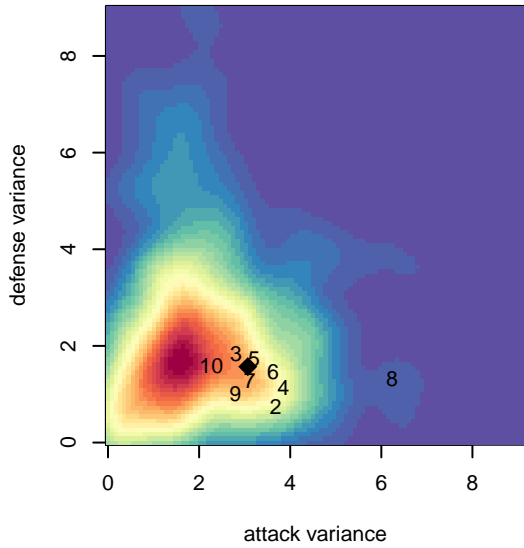

Kent United Green B04

Kent United
 Kent, WA
 B04 total strength=1108
 attack=3.91 defense=2.17
 fall league = NPSL DIVISION 2 (04) U14
 spr league = Spr NPSL (04) Div 2 U14
 notes= Gomez 2015

alt names used:
 Kent United B04 Green
 Kent United B04 Green
 Kent United B04 Green
 Kent United KU B04 Green
 Kent United S – B04 Green
 Kent United B04 Green
 Kent United S – B04 Green

**attack and defense variance (black dot)
relative to other teams
and top 10 in region**

**attack and defense rating
relative to others at age
and all opponents in last 13 months**

Performance relative to 13 month average